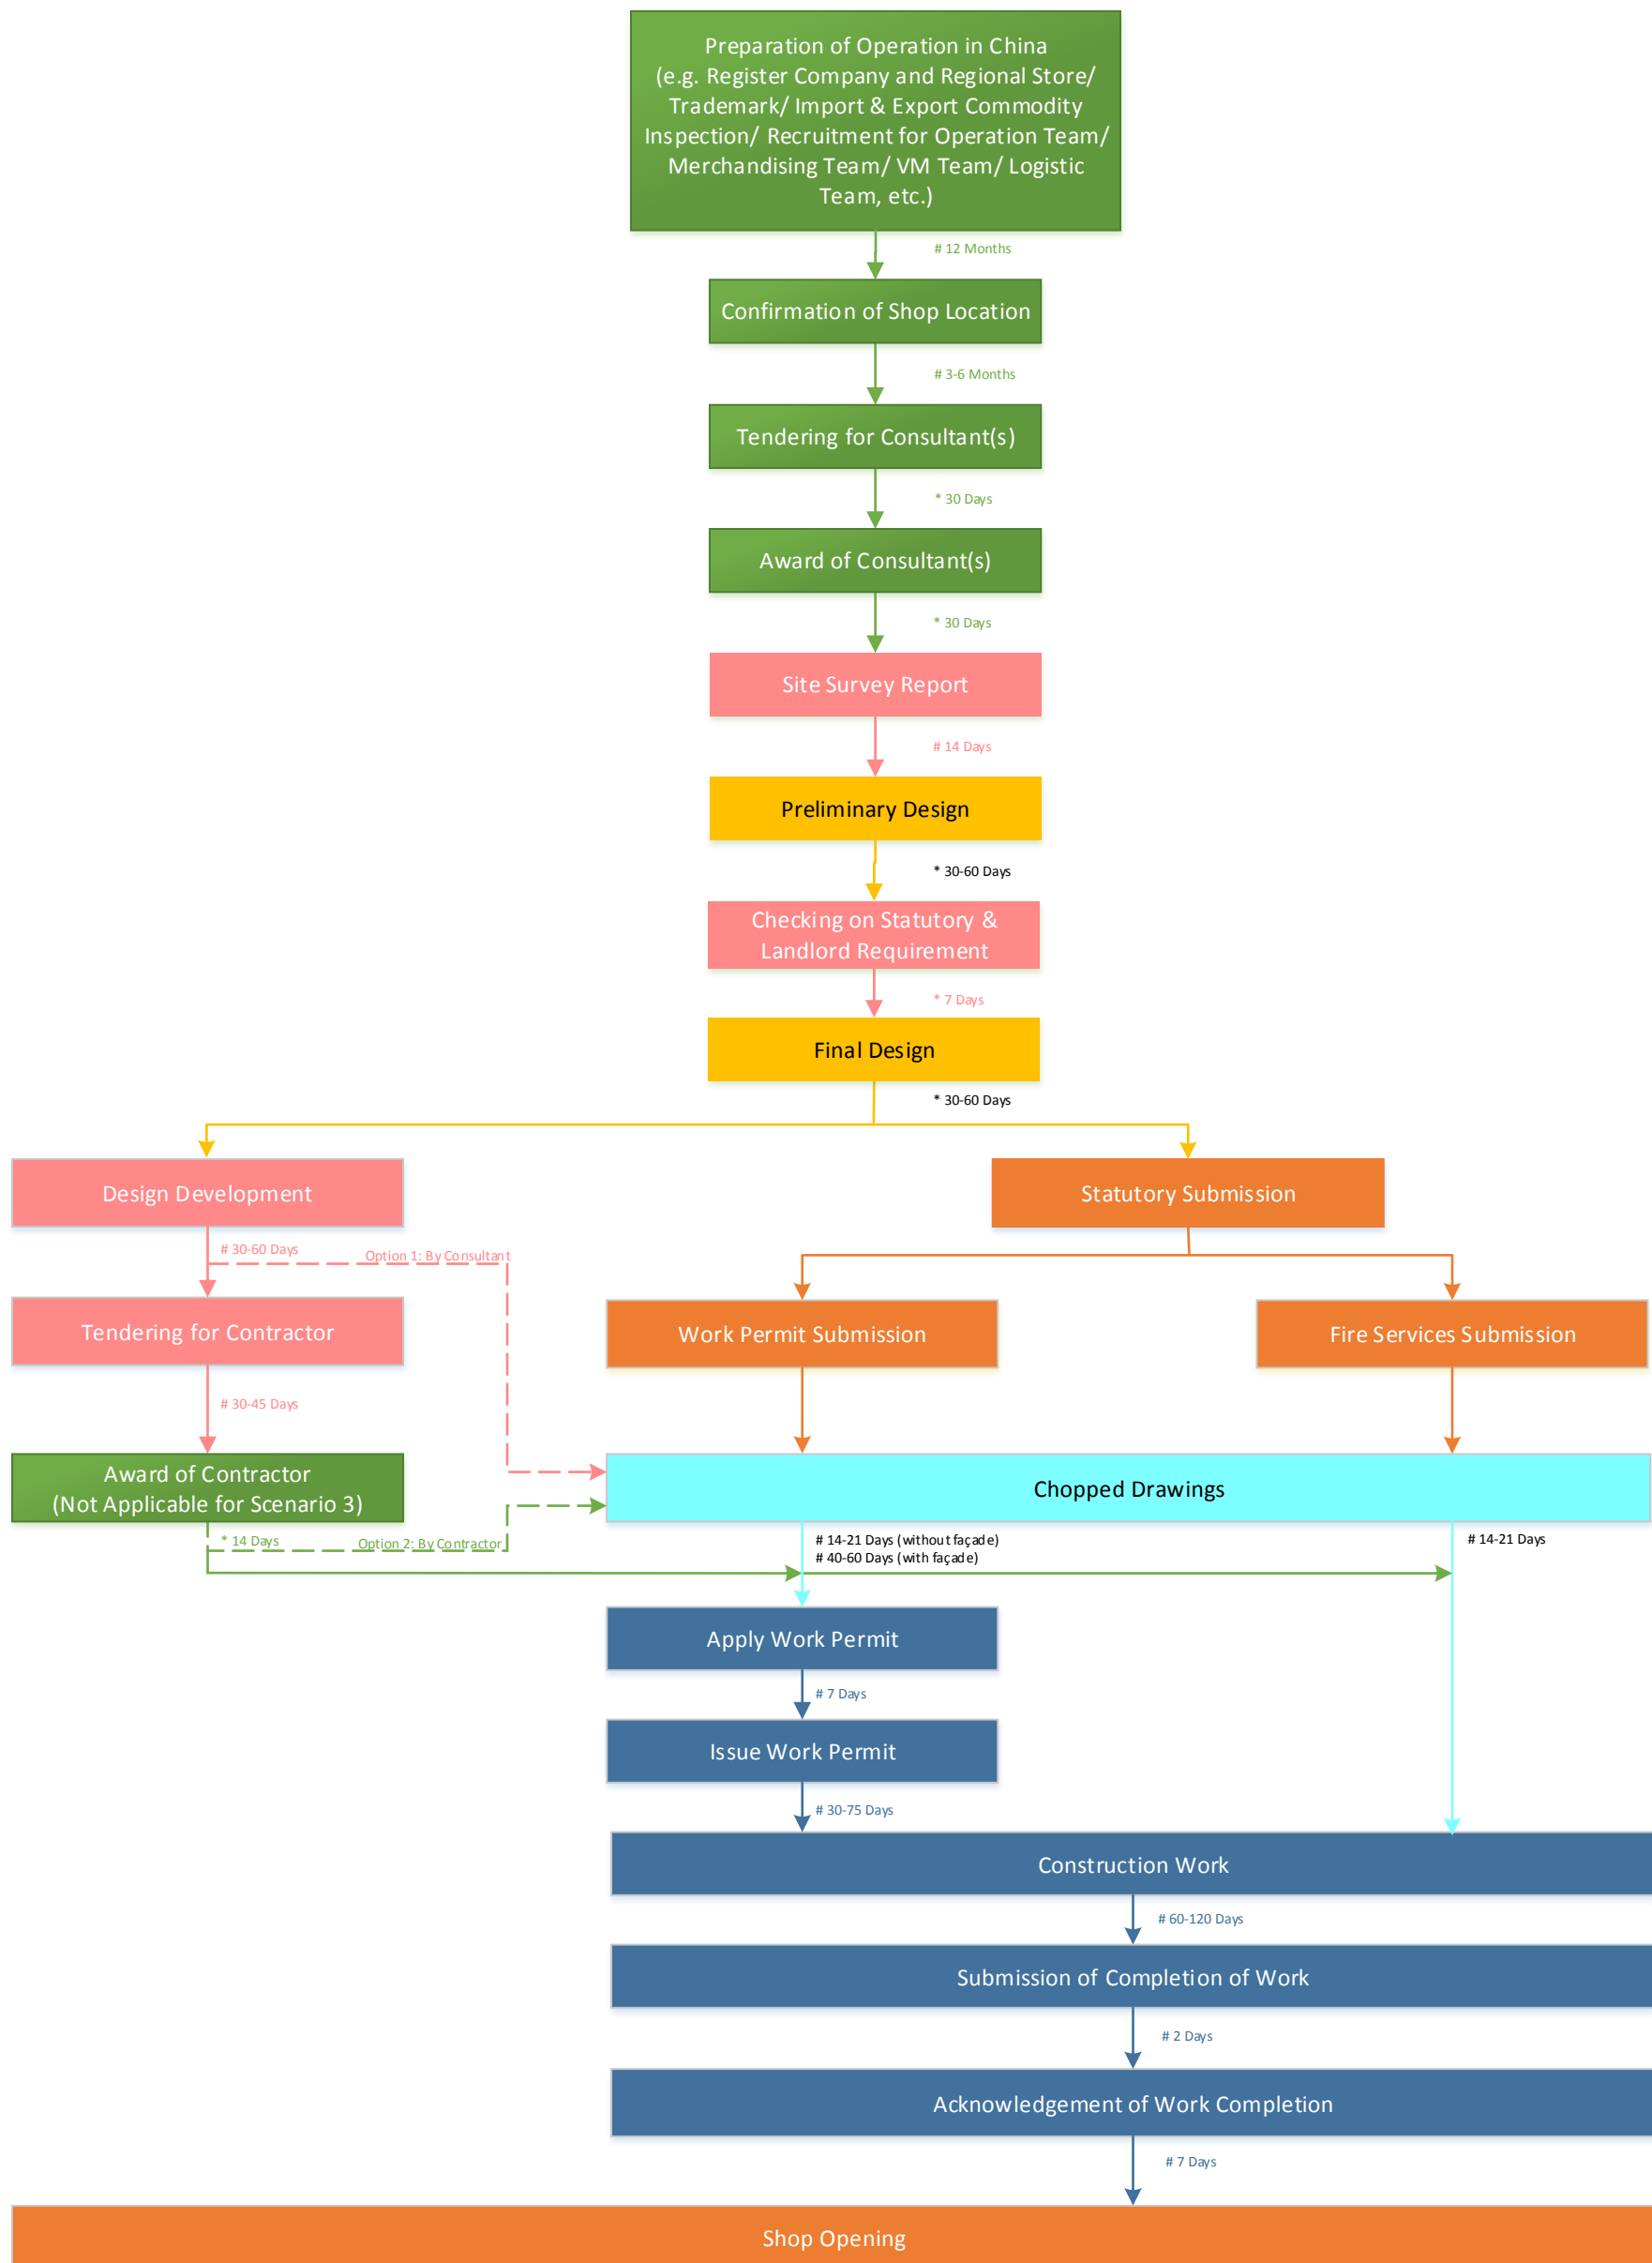

Simplified Typical Retail Shop Project Flowchart in China

Flowchart Stage of Work Lead by

Legend	Scenario 1 Project Management Consultancy Service (AVT to manage other consultants and contractors employed by Brand)	Scenario 2 All-in-One Project Management Consultancy Service (AVT includes all consultants, and manage contractors employed by Brand)	Scenario 3 All-in-One Project Management Consultancy and Construction Service (AVT includes all consultants and contractors)
	Brand	Brand	Brand
	Brand's Designer	Brand's Designer	Brand's Designer
	AVT & Other Consultant(s)	AVT	AVT
	Contractor(s)	Contractor(s)	AVT
	Consultant (Local Design Institute) or Contractor	AVT or Contractor	AVT

Legend: * Estimated Time (To be determined by Brand) # Recommended Time (To be reviewed Case by Case)